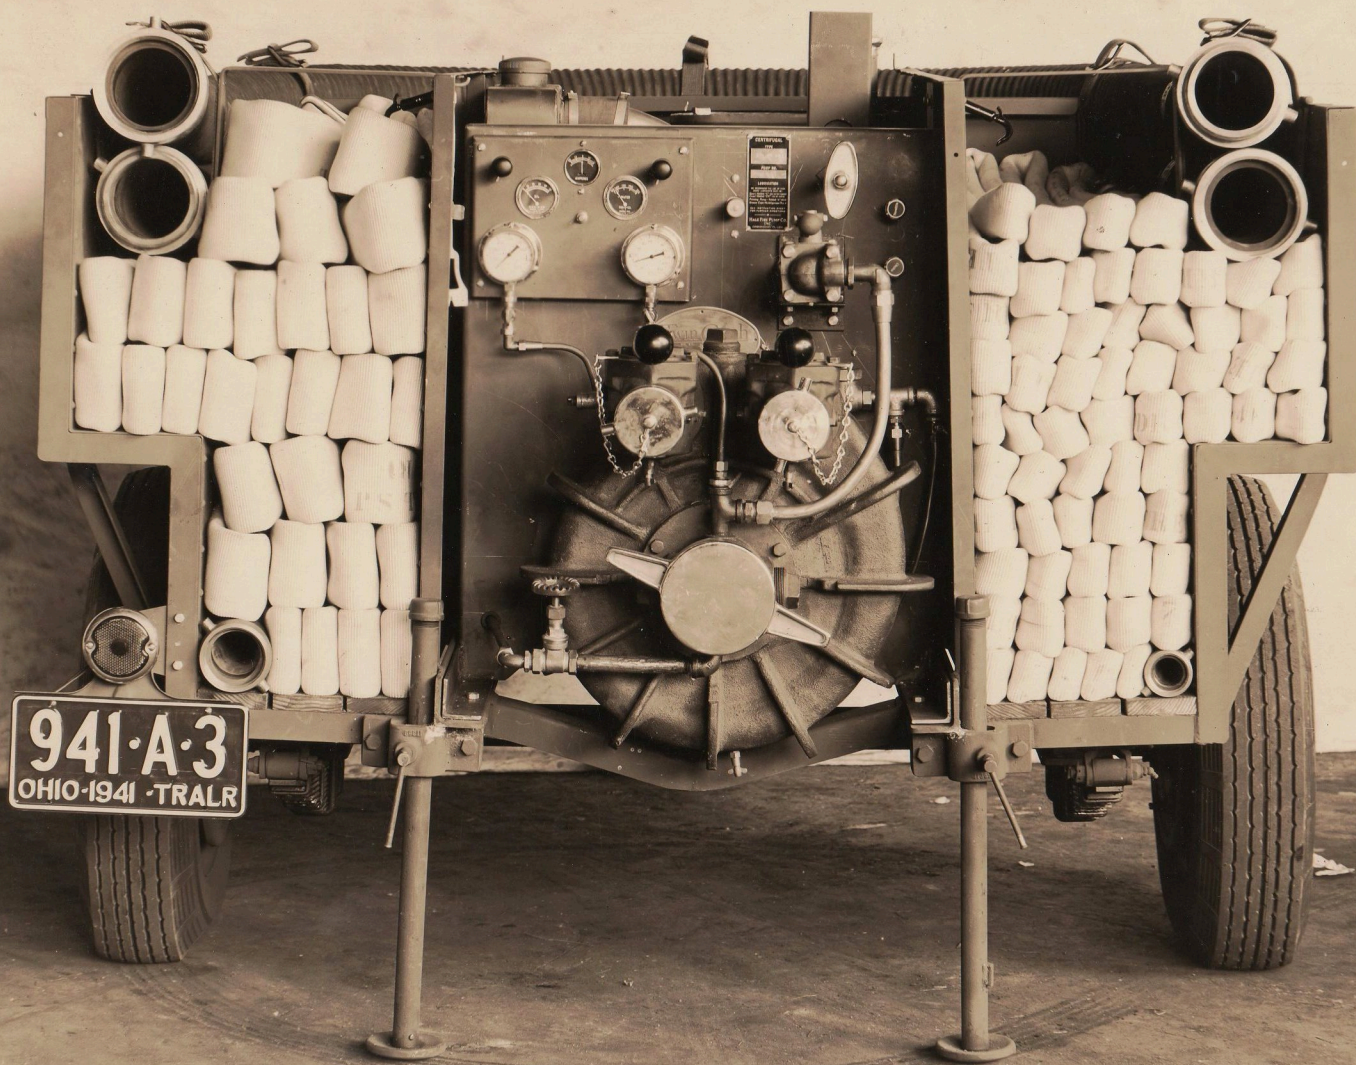

Twin Coach

Slide in pump

1941-1942 65371
V102

6537 104

6583 1041

England air ports

TWIN Coach

1941 FIRE TRAILER TO ENGLAND

6392-3 74

1941

TWIN Coach pumper

TEST English FIRE TRAIL