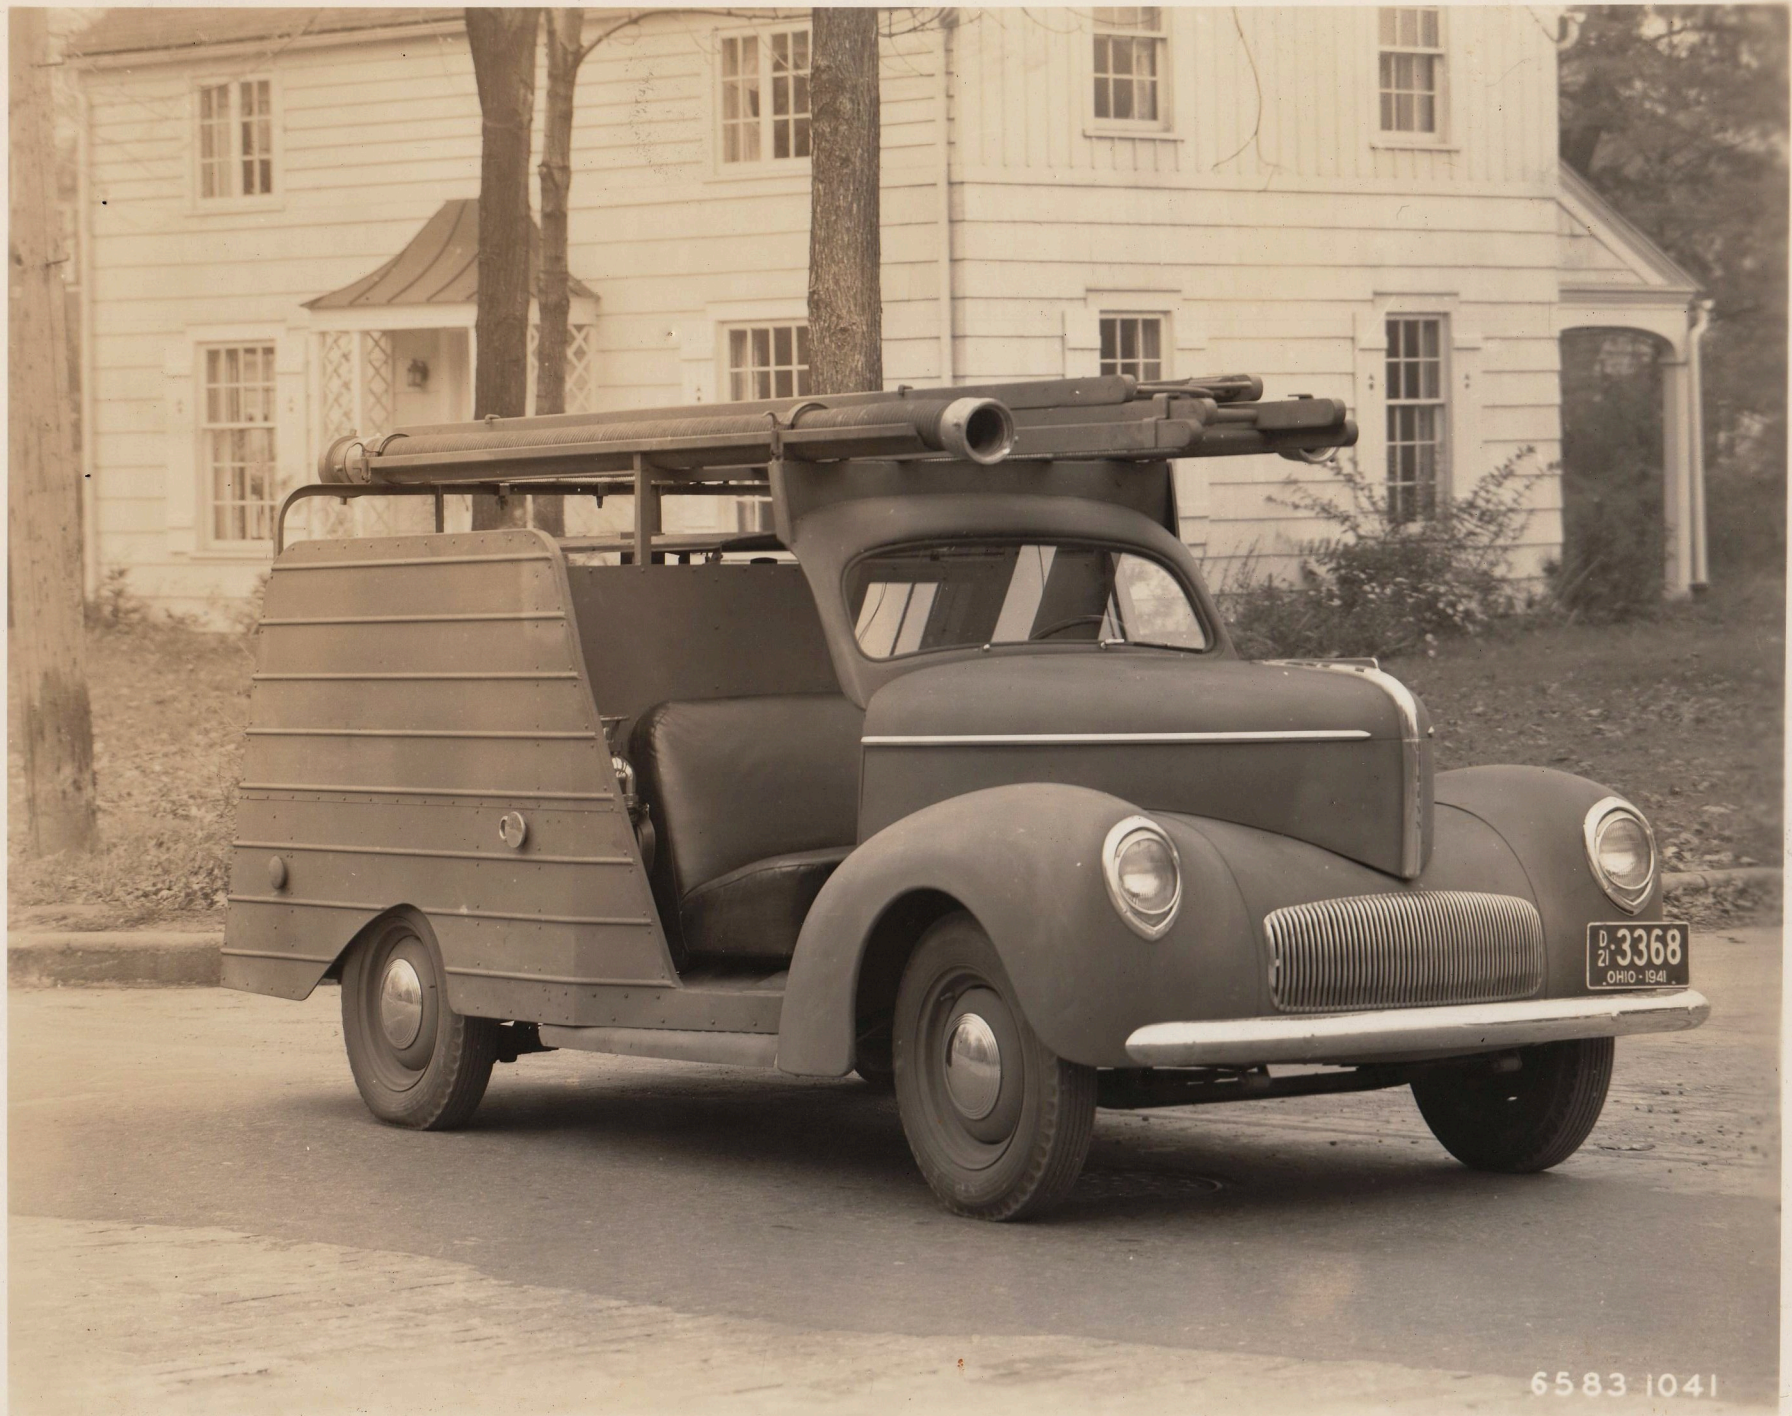

Twin Coach

Slide in pump

1941-1942 65371
V102

6537 104

6583 1041

England air ports

TWIN Coach

1941 FIRE TRAILER TO ENGLAND

6392-3 74

1941

TWIN Coach pumper

TEST English FIRE TRAIL